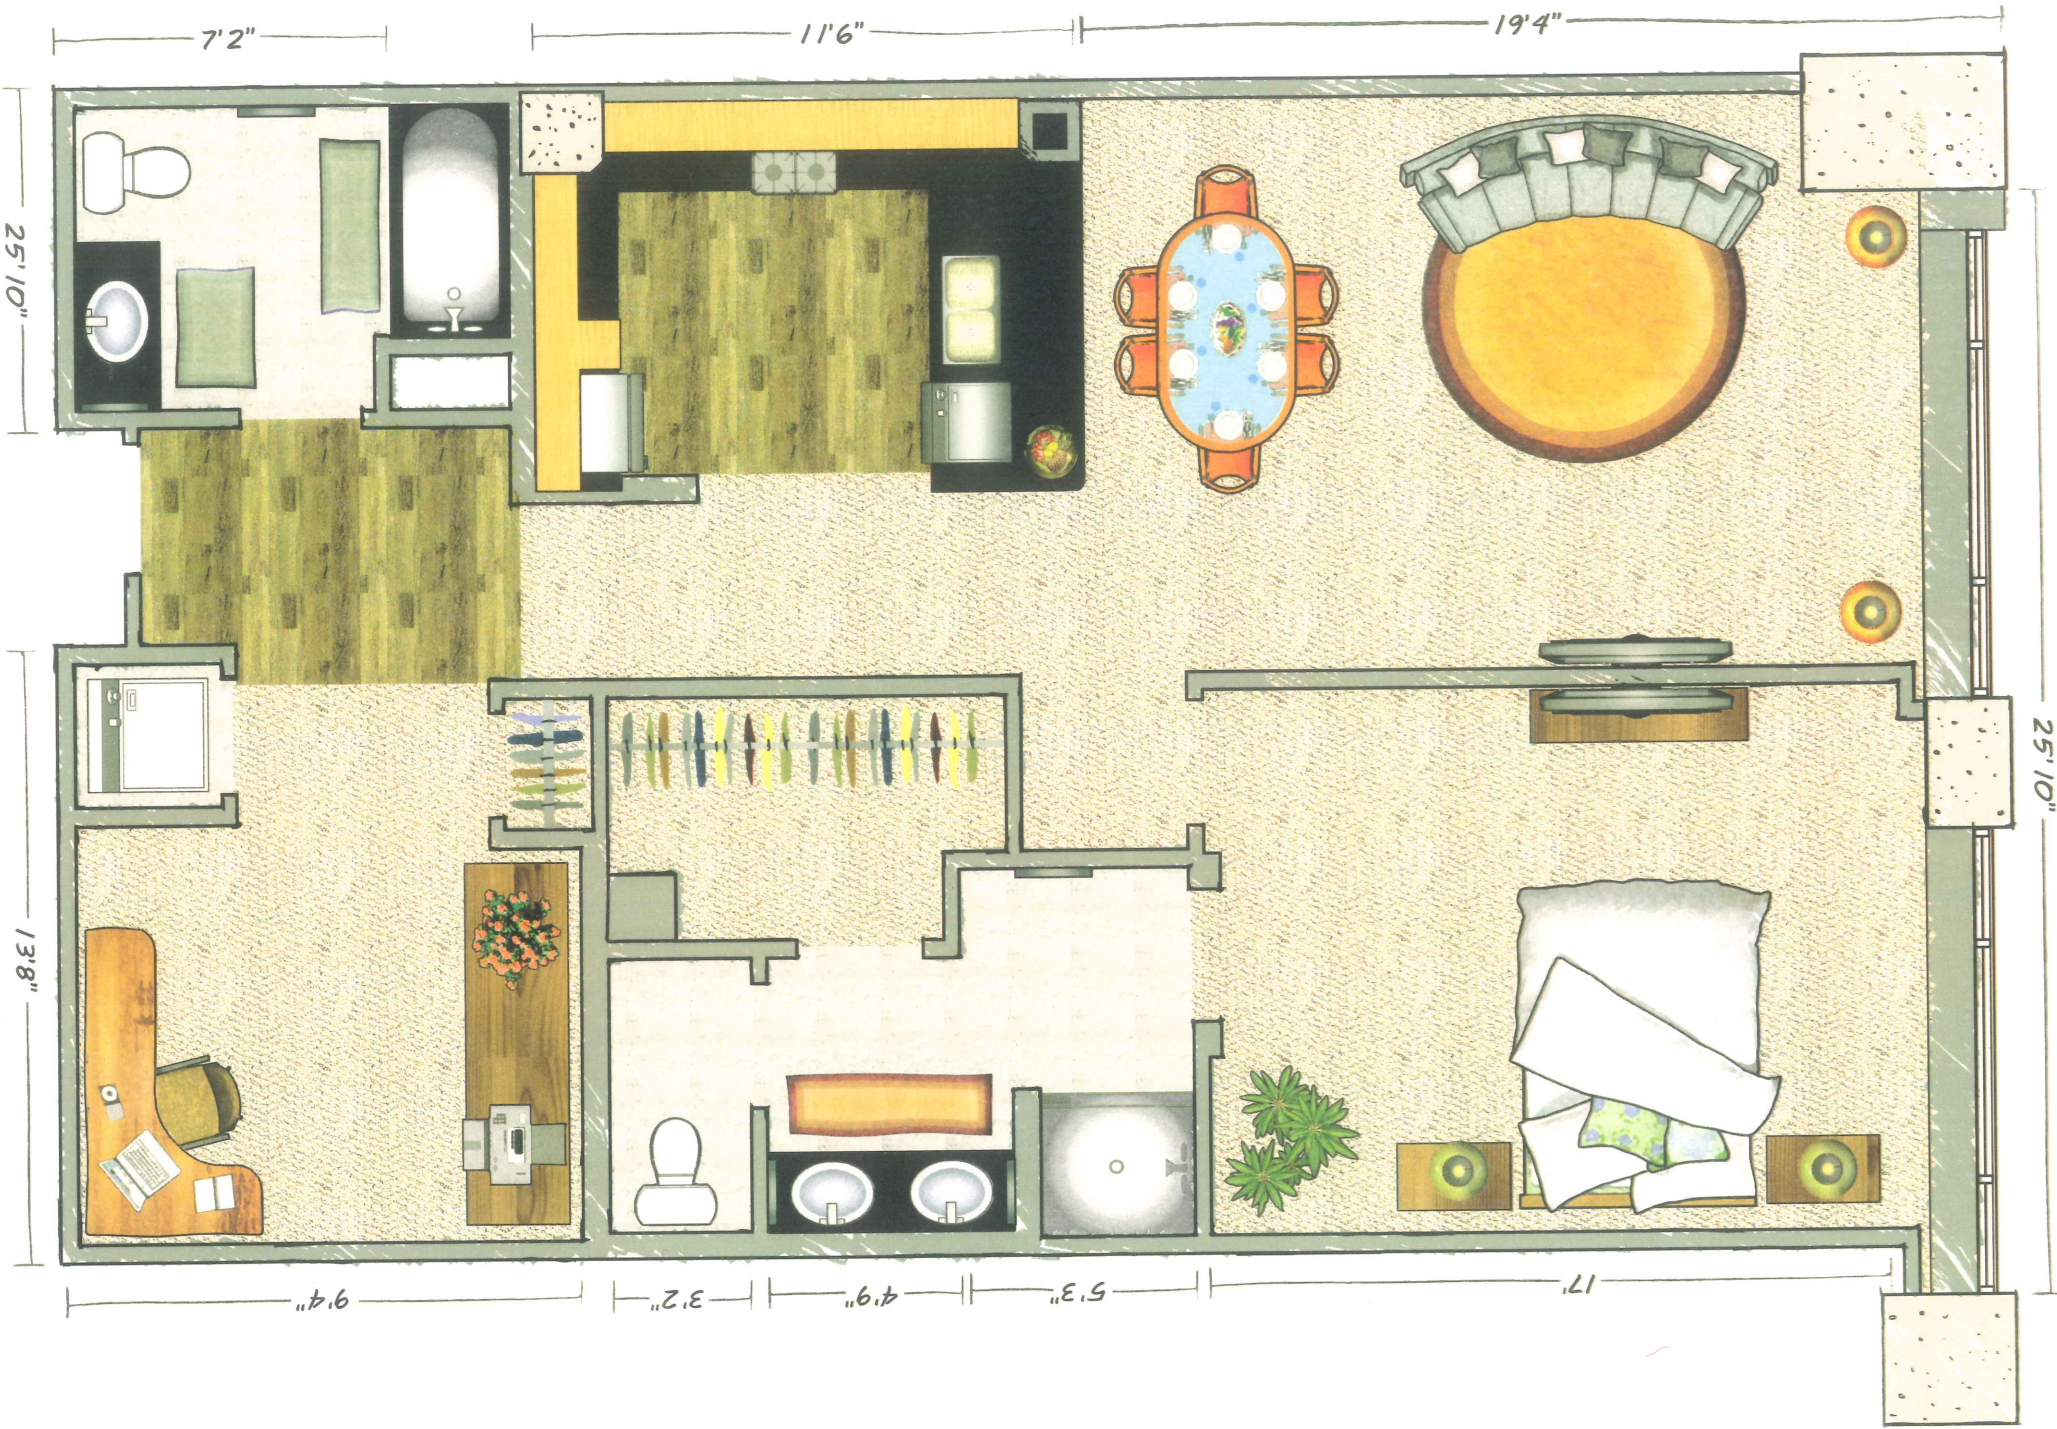

• Residence D •
 1+ Bedroom / 2 Bathrooms
 1,092 square feet / 333 meters

Scale: 1/5" = Approximately 1'